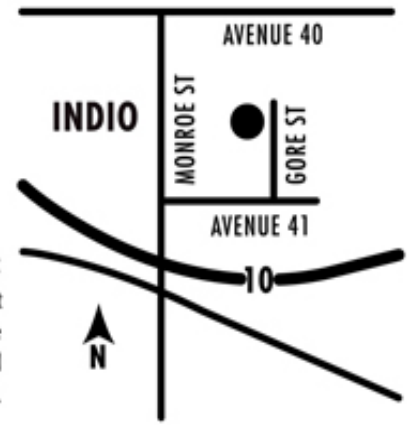

Ponderosa Villas At Paradiso

82-429 Puccini Drive
 Indio, CA 92203
 P: 760.342.5131
 F: 760.342.7230

Driving Directions:

Fwy 10 East, exit Monroe and go north. Turn right on 41st Ave. and then left on Gore. Go around the circle and through gate. Left on Firenze Rd. Model parking straight ahead.

The Cordoba - Residence One - Lot 52

- 1-Story
- 3 Bedrooms
- 2 1/2 Baths
- 3-Bay Tandem Garage
- Bedroom 4 with Bath 4
- Approx. 2,598 to 2,823 Sq. Ft.
- \$316,900

Floor plans, exteriors, features, prices, square footages and specifications may change without prior notice or obligation. All floor plans and renderings are artists' conceptions. Window size and location will vary per elevation. Square footages are approximate.